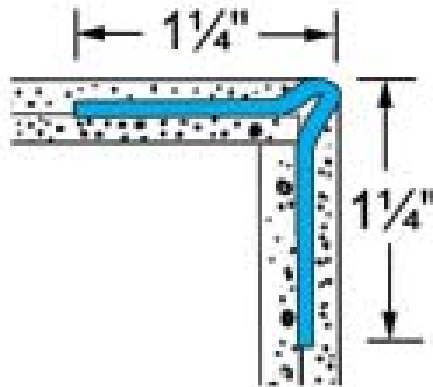

Drywall Corner Bead

Vinyl Drywall Accessories

Spring 2002

AMICO Drywall Corner Bead is a strong, durable and straight reinforcement for drywall and veneer plaster corners. All surfaces that receive finish have ridges for better finish adhesion. The nose of this bead acts as a ground and screed to help the applicator achieve the proper depth of finish.

Drywall Corner Bead

PRODUCT NO.	DIMENSIONS	LENGTH	BOARD THICKNESS	PCS PER BOX
DRYWALL CORNER BEAD AMCB125	1 1/4" x 1 1/4" Perforated Flange	8' & 10'	ALL	100