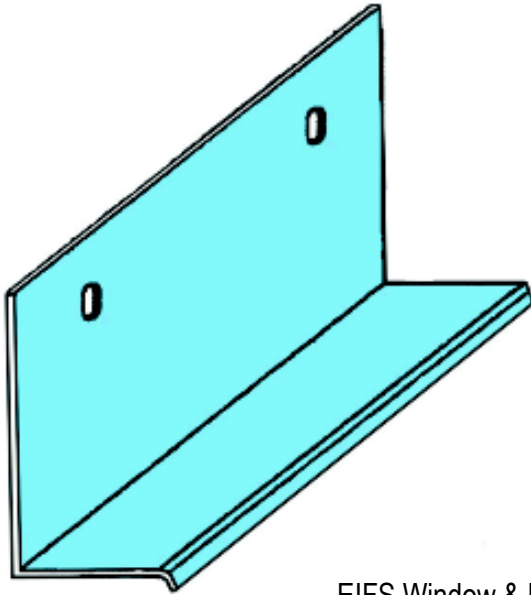

# EIFS Window & Door Drip Edge

Spring 2002

EIFS Accessories

EIFS Window & Door Drip Edge

AMICO Window & Door Drip Edge is used to provide added protection for system edges at the top of windows and doors. This product has a drip edge which helps direct water away from the building. A two-inch rear flange is provided.

Standard Length: 10 Feet

PRODUCT NO.	BOARD THICKNESS	FINISH THICKNESS	PIECES PER BOX
WINDOW & DOOR DRIP EDGE AMWDE75-16	3/4"	1/16"	100
WINDOW & DOOR DRIP EDGE AMWDE100-16	1"	1/16"	100
WINDOW & DOOR DRIP EDGE AMWDE150-16	1½"	1/16"	80
WINDOW & DOOR DRIP EDGE AMWDE200-16	2"	1/16"	75
WINDOW & DOOR DRIP EDGE AMWDE100-25	1"	1/4"	70