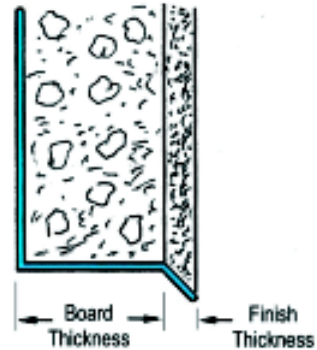

# EIFS Window & Door Drip Edge

Spring 2002

EIFS Accessories

EIFS Window & Door Drip Edge

AMICO Window & Door Drip Edge is used to provide added protection for system edges at the top of windows and doors. This product has a drip edge which helps direct water away from the building. A two-inch rear flange is provided.

Standard Length: 10 Feet

PRODUCT NO.	BOARD THICKNESS	FINISH THICKNESS	PIECES PER BOX
WINDOW & DOOR DRIP EDGE AMWDE75-16	3/4"	1/16"	100
WINDOW & DOOR DRIP EDGE AMWDE100-16	1"	1/16"	100
WINDOW & DOOR DRIP EDGE AMWDE150-16	1½"	1/16"	80
WINDOW & DOOR DRIP EDGE AMWDE200-16	2"	1/16"	75
WINDOW & DOOR DRIP EDGE AMWDE100-25	1"	1/4"	70