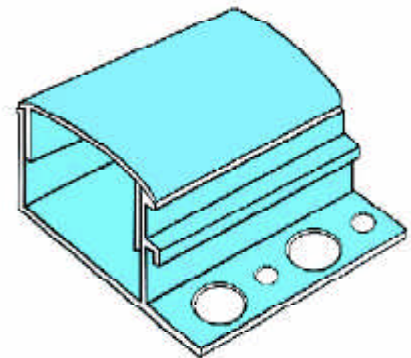

"F" Channel Reveal

Spring 2002

Stucco Accessories

"F" Channel Reveal
with Removeable Cap

Standard Length: 10 feet

PRODUCT NO.	GROUND	REVEAL	PCS PER BOX
"F" CHANNEL REVEAL AMFR500-750	1/2"	3/4"	25
"F" CHANNEL REVEAL AMFR750-750	3/4"	3/4"	25
"F" CHANNEL REVEAL AMFR500-1000	1/2"	1"	25
"F" CHANNEL REVEAL AMFR580-1000	5/8"	1"	25
"F" CHANNEL REVEAL AMFR750-1000	3/4"	1"	25
"F" CHANNEL REVEAL AMFR500-1500	1/2"	1 1/2"	25
"F" CHANNEL REVEAL AMFR500-2000	1/2"	2"	25
"F" CHANNEL REVEAL AMFR580-1500	5/8"	1 1/2"	25
"F" CHANNEL REVEAL AMFR580-2000	5/8"	2"	25
"F" CHANNEL REVEAL AMFR750-1500	3/4"	1 1/2"	25
"F" CHANNEL REVEAL AMFR750-2000	3/4"	2"	25

AMICO Vinyl "F" Channel Reveal forms 3/4", 1" and 1 1/2" reveals in wall and ceiling designs as well as addressing the juncture of dissimilar materials. This bead does not perform the function of an expansion joint because it does not allow for movement.

Vinyl "F" Channel Reveal
with Removeable Cap

Note:
Available in all Channel
Reveal Grounds as detailed
on Page 12.