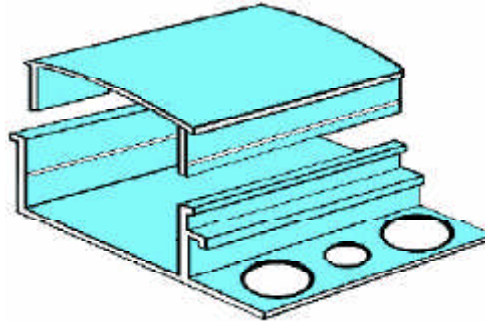

"F" Channel Reveal

Spring 2002

Stucco Accessories

"F" Channel Reveal
with Removeable Cap

Standard Length: 10 feet

PRODUCT NO.	GROUND	REVEAL	PCS PER BOX
"F" CHANNEL REVEAL AMFR500-750	1/2"	3/4"	25
"F" CHANNEL REVEAL AMFR750-750	3/4"	3/4"	25
"F" CHANNEL REVEAL AMFR500-1000	1/2"	1"	25
"F" CHANNEL REVEAL AMFR580-1000	5/8"	1"	25
"F" CHANNEL REVEAL AMFR750-1000	3/4"	1"	25
"F" CHANNEL REVEAL AMFR500-1500	1/2"	1 1/2"	25
"F" CHANNEL REVEAL AMFR500-2000	1/2"	2"	25
"F" CHANNEL REVEAL AMFR580-1500	5/8"	1 1/2"	25
"F" CHANNEL REVEAL AMFR580-2000	5/8"	2"	25
"F" CHANNEL REVEAL AMFR750-1500	3/4"	1 1/2"	25
"F" CHANNEL REVEAL AMFR750-2000	3/4"	2"	25

AMICO Vinyl "F" Channel Reveal forms 3/4", 1" and 1 1/2" reveals in wall and ceiling designs as well as addressing the juncture of dissimilar materials. This bead does not perform the function of an expansion joint because it does not allow for movement.

Vinyl "F" Channel Reveal
with Removeable Cap

Note:
Available in all Channel
Reveal Grounds as detailed
on Page 12.