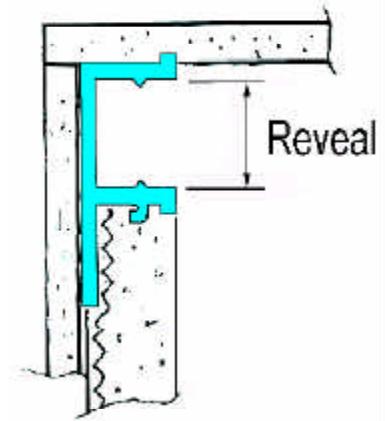

"F" Channel Reveal

Spring 2002

Stucco Accessories

"F" Channel Reveal
with Removeable Cap

Standard Length: 10 feet

PRODUCT NO.	GROUND	REVEAL	PCS PER BOX
"F" CHANNEL REVEAL AMFR500-750	1/2"	3/4"	25
"F" CHANNEL REVEAL AMFR750-750	3/4"	3/4"	25
"F" CHANNEL REVEAL AMFR500-1000	1/2"	1"	25
"F" CHANNEL REVEAL AMFR580-1000	5/8"	1"	25
"F" CHANNEL REVEAL AMFR750-1000	3/4"	1"	25
"F" CHANNEL REVEAL AMFR500-1500	1/2"	1 1/2"	25
"F" CHANNEL REVEAL AMFR500-2000	1/2"	2"	25
"F" CHANNEL REVEAL AMFR580-1500	5/8"	1 1/2"	25
"F" CHANNEL REVEAL AMFR580-2000	5/8"	2"	25
"F" CHANNEL REVEAL AMFR750-1500	3/4"	1 1/2"	25
"F" CHANNEL REVEAL AMFR750-2000	3/4"	2"	25

AMICO Vinyl "F" Channel Reveal forms 3/4", 1" and 1 1/2" reveals in wall and ceiling designs as well as addressing the juncture of dissimilar materials. This bead does not perform the function of an expansion joint because it does not allow for movement.

Vinyl "F" Channel Reveal
with Removeable Cap

Note:
Available in all Channel
Reveal Grounds as detailed
on Page 12.